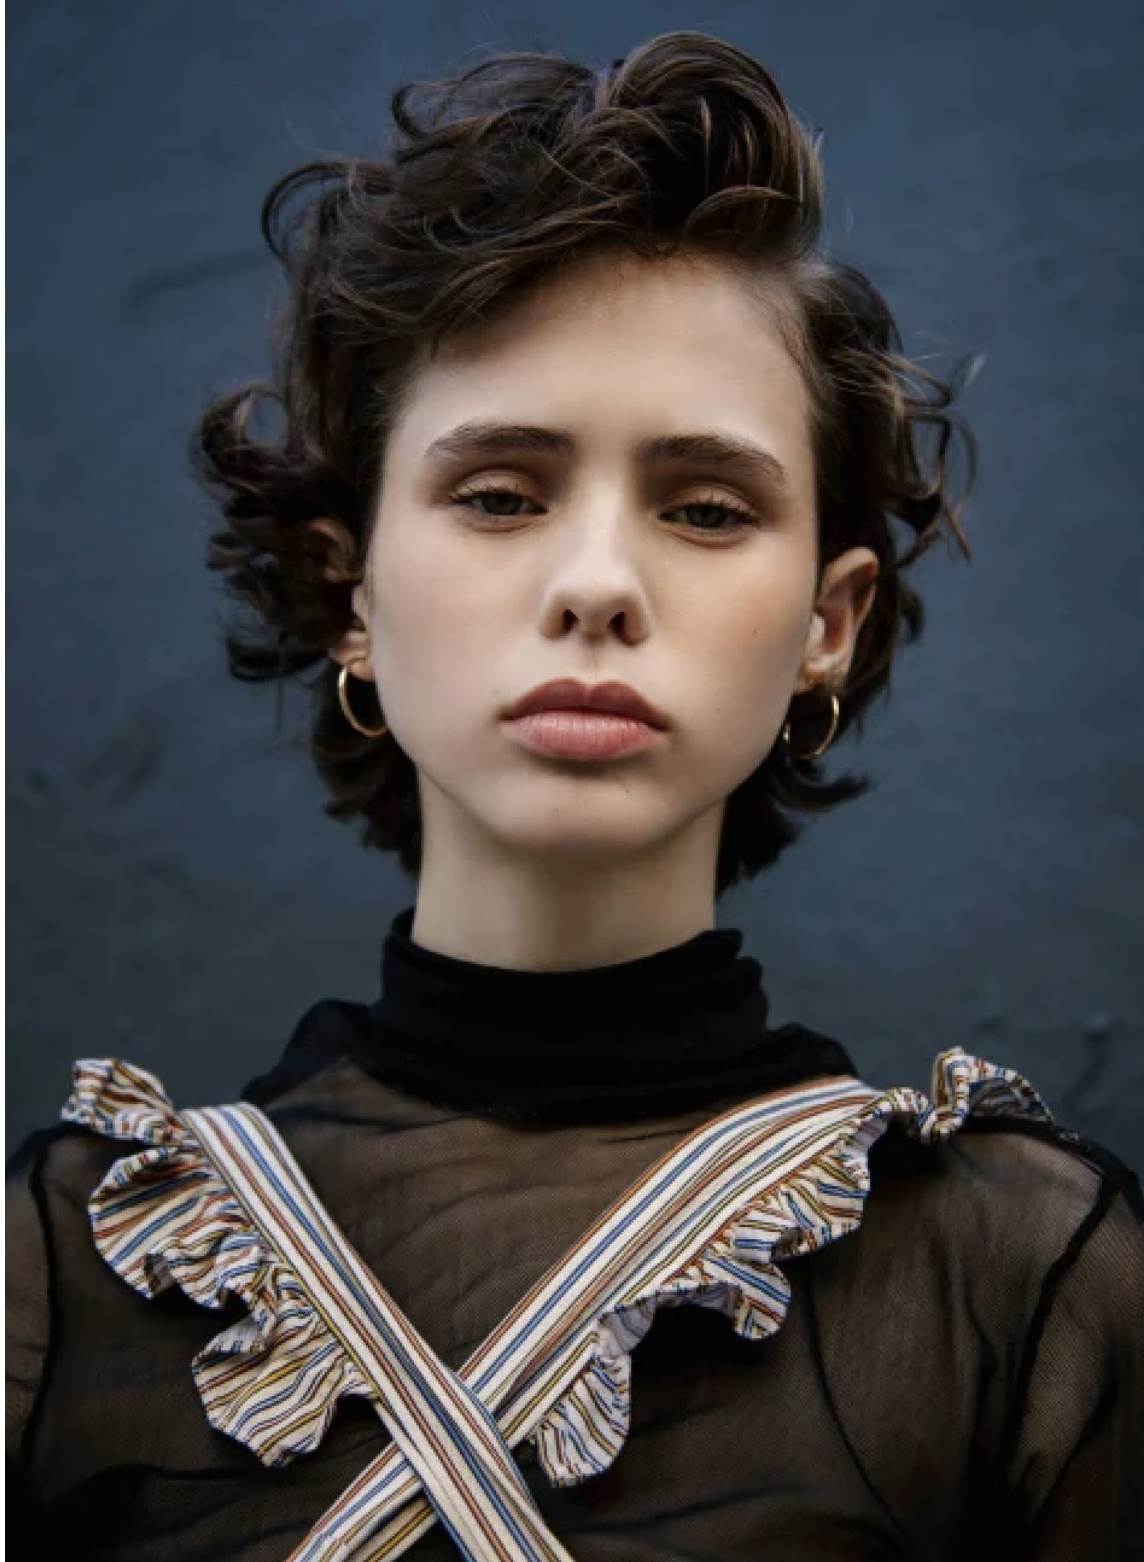

KATE ROCHA

height 5'10" · bust 30.5" · cup A · waist 25" · hips 34.5" · dress 36 EU/6 US/8 UK
shoes size 38 EU/7 US/5 UK · hair brown · eyes green

KATE ROCHA

height 5'10" · bust 30.5" · cup A · waist 25" · hips 34.5" · dress 36 EU/6 US/8 UK
shoes size 38 EU/7 US/5 UK · hair brown · eyes green

MGM
MODELS

MGM
MODELS

KATE ROCHA

height 5'10" · bust 30.5" · cup A · waist 25" · hips 34.5" · dress 36 EU/6 US/8 UK
shoes size 38 EU/7 US/5 UK · hair brown · eyes green

KATE ROCHA

height 5'10" · bust 30.5" · cup A · waist 25" · hips 34.5" · dress 36 EU/6 US/8 UK
shoes size 38 EU/7 US/5 UK · hair brown · eyes green